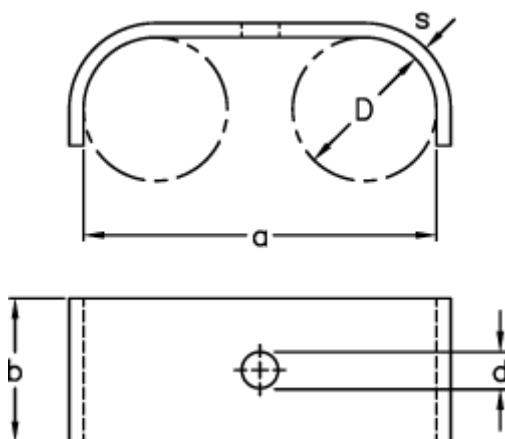

Article number: 025227000010

Description: Norma retaining clip type 522
BSN 2x10x20x2 W1

Measures

$a = 28$

$b = 20$

$D = 10$

$d = 7$

$s = 2$